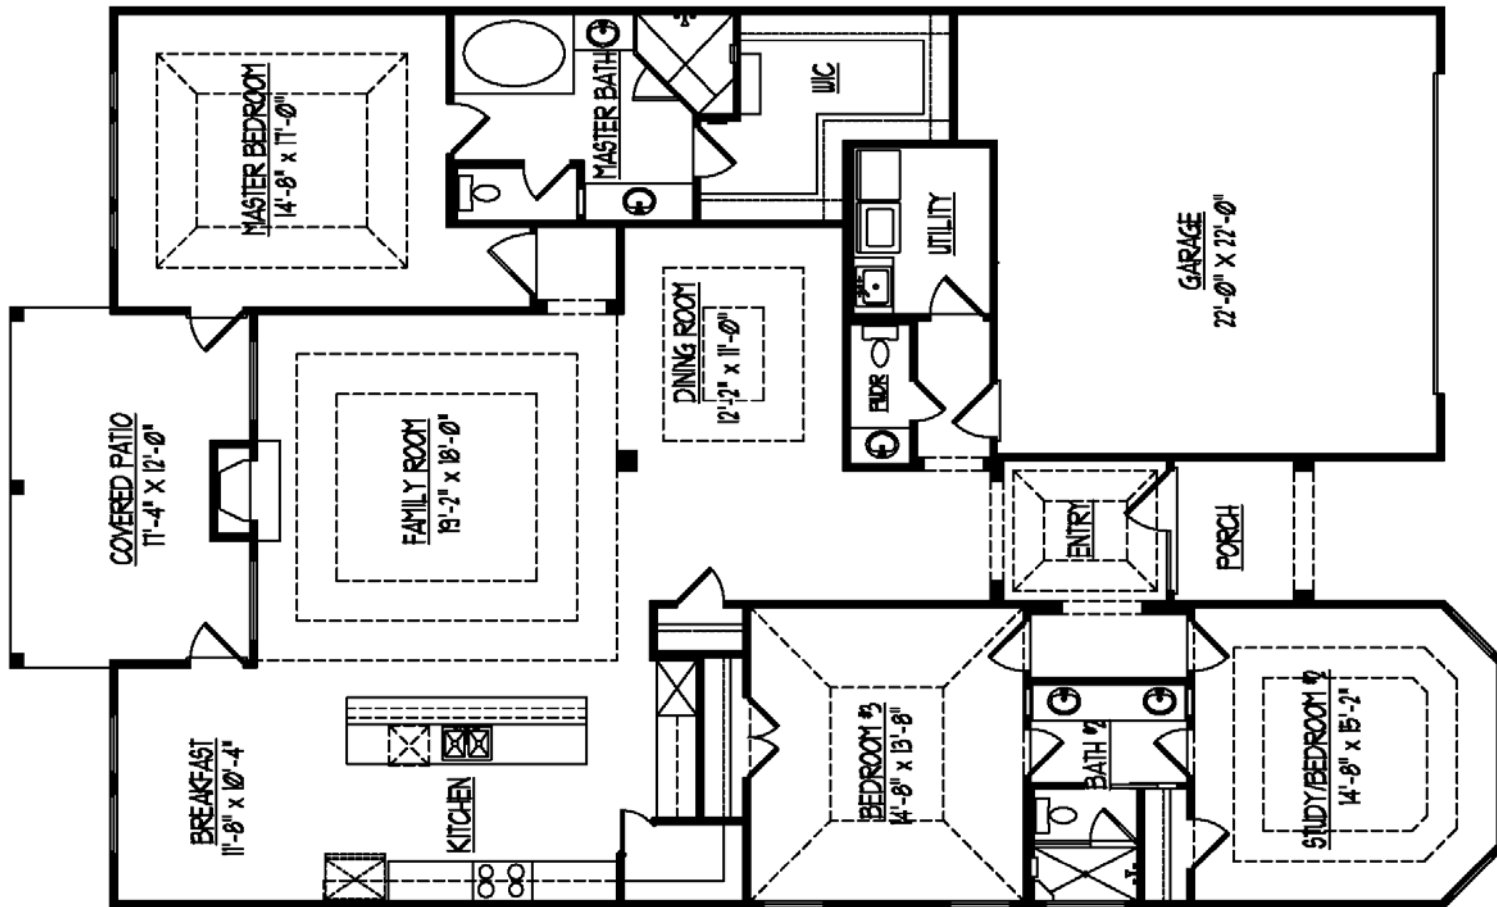

THE CORDOBA "A"
10/08

THE CORDOBA "A"
2314 SQ. FT.

Seller reserves the right to make changes or modifications to plans, maps, plan specifications, materials, features, and colors without notice. Prices are subject to change without notice. Maps, plans, landscaping and elevation renderings are artist's conceptions, are not to scale, and may not accurately depict the homes or lots as they are built. These illustrations may depict options and features that are not standard on all models. Optional features may be included at additional cost and are subject to construction cut-off dates. All references to square footage are approximate and may vary with elevations. Exterior treatments, window locations, and room configurations may vary with elevation. Model home interior decorating, landscaping, fencing, and other amenities are for display purposes only. This brochure is for illustrative purposes only and not a part of a legal contract. 10-31-08